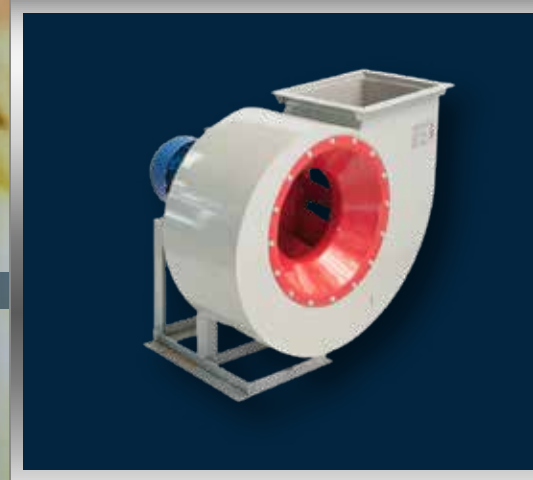

# Custom Fabrication

**We are not the only ones but we are the better**  
Stainless Steel Hood Custom Fabrication .. customized sizes and design  
type : ( rounde / slope / box and American )  
Ducting system ( Exhausting and Fresh air )  
Fan & Blower as per site inspection and customer requirement  
installation with **Guaranteed** quality , **Fast** response and **Interesting** prices