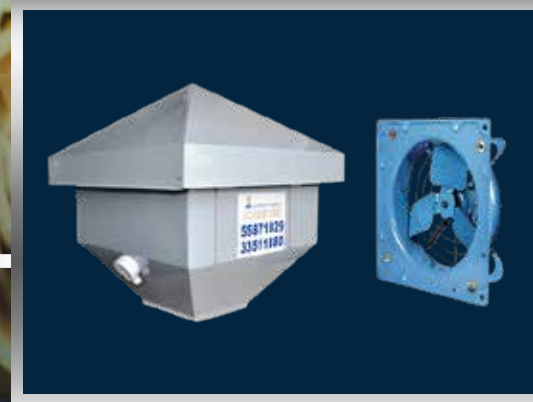

# Custom Fabrication

**We are not the only ones but we are the better**  
Stainless Steel Hood Custom Fabrication .. customized sizes and design  
type : ( rounde / slope / box and American )  
Ducting system ( Exhausting and Fresh air )  
Fan & Blower as per site inspection and customer requirement  
installation with **Guaranteed** quality , **Fast** response and **Interesting** prices